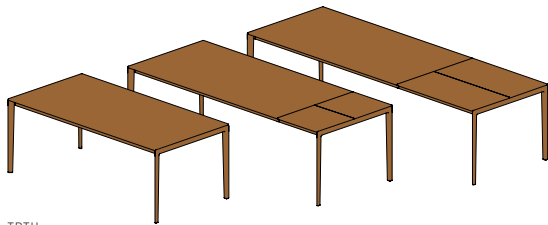

tak table

TRTM

tak metal leg, non-extendable table or with pull out rail

table top: solid wood

table insert: solid wood

types of wood: alder, beech, beech heartwood, oak, cherry, walnut, maple white oil, oak white oil

frame: steel chrome-plated gloss, matt or bronze matt, stainless steel finish

leg inside dimensions: length minus 9.4 cm, width minus 9.8 cm

TRTH

tak wooden base, non-extendable table

or with pull out rail

clear inside dimensions: length minus 10.6 cm, width minus 12.2 cm

dimensions non-extendable table:

h	75 clear height 68.6									
w \ l	130	140	150	160	175	200	225	250	275	300
90	•	•	•	•	•	•	•	•	•	•
100	•	•	•	•	•	•	•	•	•	•
110	•	•	•	•	•	•	•	•	•	•

dimensions extendable table:

h	75 clear height 68.6				
w \ l	160	175	200	225	250
90	•	•	•	•	•
100	•	•	•	•	•
110	•	•	•	•	•

1 integrated cushioned insert panel
wood 50 cm from a table length of 130 cm.

1 integrated cushioned insert panel
wood 100 cm from a table length of 160 cm.