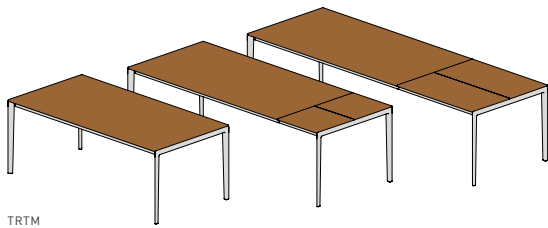

tak table

TRTM

tak metal leg, non-extendable table or with pull out rail

table top: solid wood

table insert: solid wood

types of wood: alder, beech, beech heartwood, oak, cherry, walnut, maple white oil, oak white oil

frame: steel chrome-plated gloss, matt or bronze matt, stainless steel finish

leg inside dimensions: length minus 9.4 cm, width minus 9.8 cm

TRTH

tak wooden base, non-extendable table

or with pull out rail

clear inside dimensions: length minus 10.6 cm, width minus 12.2 cm

dimensions non-extendable table:

h	75 clear height 68.6									
w \ l	130	140	150	160	175	200	225	250	275	300
90	•	•	•	•	•	•	•	•	•	•
100	•	•	•	•	•	•	•	•	•	•
110	•	•	•	•	•	•	•	•	•	•

dimensions extendable table:

h	75 clear height 68.6				
w \ l	160	175	200	225	250
90	•	•	•	•	•
100	•	•	•	•	•
110	•	•	•	•	•

1 integrated cushioned insert panel
wood 50 cm from a table length of 130 cm.

1 integrated cushioned insert panel
wood 100 cm from a table length of 160 cm.