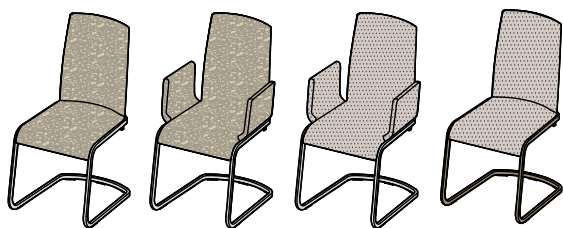

f1 cantilever chair

FLFS 0A | FLFS MA | FSFS 0A | FSFS MA

f1 cantilever chair

without armrest | with armrest

cover: leather, fabric or leather/fabric colour combination available

leather colours: L1 see last page

fabric colours: see last page

frame: steel chrome-plated gloss, matt, bronze matt, stainless steel finish or palladium

dimensions: without armrest 95 x 47.5 x 60.5 (h x w x d);

with armrest 95 x 53 x 60.5 (h x w x d)

weight of chair: without armrest approx. 8.5 kg, with armrest approx. 9.5 kg

armrest height: 69.5 cm

seat height: 48 cm

types of wood

alder

beech

beech
heartwood

oak