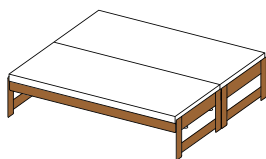

cubus tandem bed

TC0920

cubus tandem bed

bed sides lamellar long listel

tandem bed with integrated slatted frame

max. mattress height: 15 cm (see **mobile** mattresses)

types of wood: alder, beech, beech heartwood, oak, oak white oil

dimensions of lying surface:

h	46
w	90
l	200

total width = width of lying surface

total length = length of lying surface + 6 cm

types of wood

Unless stated otherwise, all wooden surfaces are finished with natural oil.