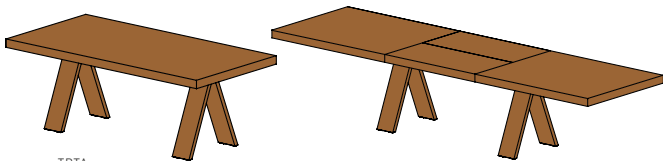

tema tables

TRTW

tema table with wooden side panel | non-extendable table
or with extension

table top: solid wood
table insert: solid wood

types of wood: alder, beech, beech heartwood, oak, wild oak,
cherry, walnut, wild walnut, oak white oil, wild oak white oil

frame: solid wood

TRTA

tema table with wooden A-frame | non-extendable table
or with extension

table top: solid wood | **table insert:** solid wood

types of wood: alder, beech, beech heartwood, oak, wild oak,
cherry, walnut, wild walnut, oak white oil, wild oak white oil

frame: solid wood

dimensions non-extendable table:

l		75 clear height 68						
w \ l	l	160	180	200	225	250	275	300
90		•	•	•	•	•	•	•
100		•	•	•	•	•	•	•
110		•	•	•	•	•	•	•

dimensions extendable table:

h		75 clear height 68			
w \ l	l	180	200	225	250
100		•	•	•	•

*wild wood versions only available on fronts and table tops

**venetian oak is only available on fronts