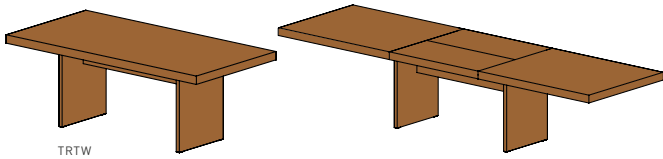

tema tables

TRTW

tema table with wooden side panel | non-extendable table
or with extension

table top: solid wood
table insert: solid wood

types of wood: alder, beech, beech heartwood, oak, wild oak,
cherry, walnut, wild walnut, oak white oil, wild oak white oil

frame: solid wood

TRTA

tema table with wooden A-frame | non-extendable table
or with extension

table top: solid wood | **table insert:** solid wood

types of wood: alder, beech, beech heartwood, oak, wild oak,
cherry, walnut, wild walnut, oak white oil, wild oak white oil

frame: solid wood

dimensions non-extendable table:

l		75 clear height 68						
w \ l	l	160	180	200	225	250	275	300
90		•	•	•	•	•	•	•
100		•	•	•	•	•	•	•
110		•	•	•	•	•	•	•

dimensions extendable table:

h		75 clear height 68			
w \ l	l	180	200	225	250
100		•	•	•	•

1 integrated, cushioned insert panel, wood, 100 cm.

types of wood

Unless stated otherwise, all wooden surfaces are finished with pure natural oil.

A detailed list of the wood types available for this product can be found on page 1.