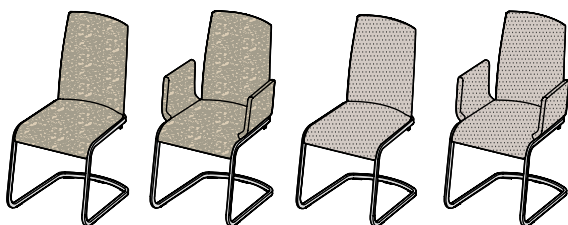

f1 cantilever chairs

FLFS 0A | FLFS MA | FSFS 0A | FSFS MA

f1 cantilever chair

without armrest | with armrest

cover: leather, fabric or leather/fabric; colour combinations available **leather**

colours: L1 see last page

fabric colours: see last page

frame: steel glossy chrome-plated finish, bronze matt, stainless steel finish, matt black or palladium

dimensions: without armrest 95 x 47,5 x 61,5 cm (h x w x d);

with armrest 95 x 53 x 61,5 cm (h x w x d)

weight of chair: without armrest approx. 8.5 kg, with armrest approx. 9.5 kg

armrest height: 69.5 cm

seat height: 48 cm

fabric colours

Canvas

 114	 124	 134	 154	 174	 244
 264	 364	 374	 424	 454	 614
 654	 674	 694	 734	 764	 794
 854	 954	 974	 984		