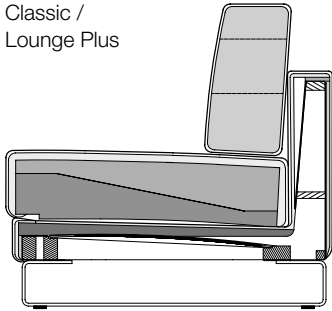

Classic /
Lounge Plus

Lounge

- // Wooden inner frame
- // Sprung base with steel shafts
- // “Classic” seat comfort
Seat made from polyurethane foam, constructed in layers of different thicknesses and firmnesses, matched to one another, and covered with polyester fleece
- // “Lounge” seat comfort
Seat made from polyurethane foam, constructed in layers of different thicknesses and firmnesses, matched to one another, and covered with a downy-soft pad, featuring ticking chambers with a filling of foam rods and polyester fibres
- // “Lounge Plus” seat comfort
Seat of cold foam, constructed in layers, built up in varying height and hardness, with a polyester nonwoven outer cover
- // Downy-soft back cushions, featuring ticking chambers with a filling of foam rods and polyester fibres
- // Various choices of legs, made from metal or wood

! Wave formation and depressions in the seat area are unavoidable, due to comfort and design reasons, even in high quality Rolf Benz upholstered furniture. All measurements are approximate.

SOB / ASO / E-ASO