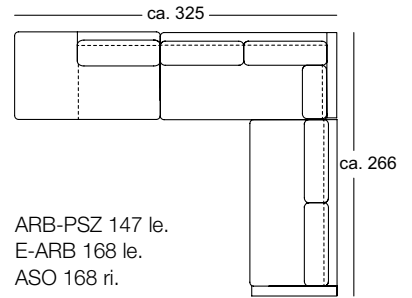

SOB VIDA/SB 147

SOB VIDA/SB 168

SOB VIDA/SB 189

SOB VIDA/SB 210

ASO VIDA/SB 126*

ASO VIDA/SB 147*

ASO VIDA/SB 168*

ASO VIDA/SB 189*

ASO VIDA/SB 210*

E-ASO VIDA/SB 168*

E-ASO VIDA/SB 189*

* These elements are only shown in the left version. They are also available in the right version.

* These elements are only shown in the left version. They are also available in the right version.

A-ARB SB 168/55 le.
ASS-PSZ 84 ri.

ASO SB 126/55 le.
E-ASO SB 168/55 ri.

ARB-PSZ 147 le.
E-ARB 168 le.
ASO 168 ri.

All technical specifications relevant to the furniture ranges are correct at the time of publication. Subsequent modifications are possible. All dimensions are approximate. For technical reasons, printed pictures of fabric and leather upholstery covers may deviate from the original. Only the original samples provided are binding for the final appearance of the fabric.