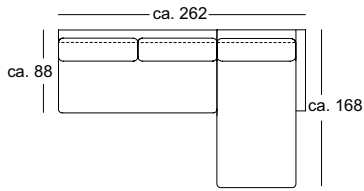

SOB VIDA/SB 147

SOB VIDA/SB 168

SOB VIDA/SB 189

SOB VIDA/SB 210

ASO VIDA/SB 126*

ASO VIDA/SB 147*

ASO VIDA/SB 168*

ASO VIDA/SB 189*

ASO VIDA/SB 210*

E-ASO VIDA/SB 168*

E-ASO VIDA/SB 189*

* These elements are only shown in the left version. They are also available in the right version.

* These elements are only shown in the left version. They are also available in the right version.

A-ARB SB 168/55 le.
ASS-PSZ 84 ri.

ASO SB 126/55 le.
E-ASO SB 168/55 ri.

ARB-PSZ 147 le.
E-ARB 168 le.
ASO 168 ri.

All technical specifications relevant to the furniture ranges are correct at the time of publication. Subsequent modifications are possible. All dimensions are approximate. For technical reasons, printed pictures of fabric and leather upholstery covers may deviate from the original. Only the original samples provided are binding for the final appearance of the fabric.