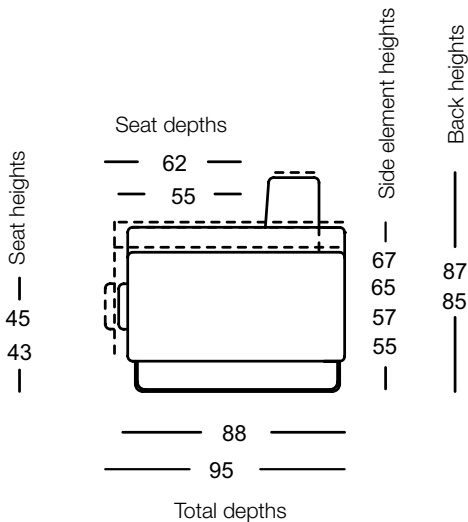

Classic /
Lounge Plus

Lounge

- // Wooden inner frame
- // Sprung base with steel shafts
- // “Classic” seat comfort
Seat made from polyurethane foam, constructed in layers of different thicknesses and firmnesses, matched to one another, and covered with polyester fleece
- // “Lounge” seat comfort
Seat made from polyurethane foam, constructed in layers of different thicknesses and firmnesses, matched to one another, and covered with a downy-soft pad, featuring ticking chambers with a filling of foam rods and polyester fibres
- // “Lounge Plus” seat comfort
Seat of cold foam, constructed in layers, built up in varying height and hardness, with a polyester nonwoven outer cover
- // Downy-soft back cushions, featuring ticking chambers with a filling of foam rods and polyester fibres
- // Various choices of legs, made from metal or wood

! Wave formation and depressions in the seat area are unavoidable, due to comfort and design reasons, even in high quality Rolf Benz upholstered furniture. All measurements are approximate.

SOB / ASO / E-ASO