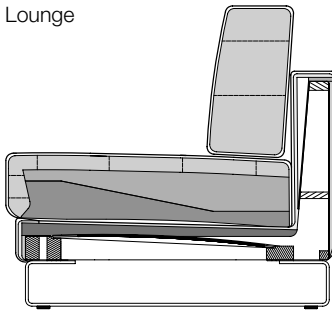

Classic /
Lounge Plus

Lounge

- // Wooden inner frame
- // Sprung base with steel shafts
- // “Classic” seat comfort
Seat made from polyurethane foam, constructed in layers of different thicknesses and firmnesses, matched to one another, and covered with polyester fleece
- // “Lounge” seat comfort
Seat made from polyurethane foam, constructed in layers of different thicknesses and firmnesses, matched to one another, and covered with a downy-soft pad, featuring ticking chambers with a filling of foam rods and polyester fibres
- // “Lounge Plus” seat comfort
Seat of cold foam, constructed in layers, built up in varying height and hardness, with a polyester nonwoven outer cover
- // Downy-soft back cushions, featuring ticking chambers with a filling of foam rods and polyester fibres
- // Various choices of legs, made from metal or wood

! Wave formation and depressions in the seat area are unavoidable, due to comfort and design reasons, even in high quality Rolf Benz upholstered furniture. All measurements are approximate.

SOB / ASO / E-ASO