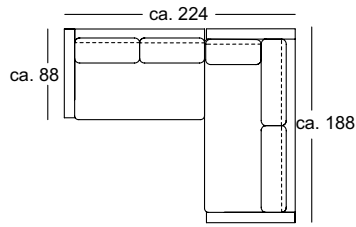

SOB VIDA/SB 147

SOB VIDA/SB 168

SOB VIDA/SB 189

SOB VIDA/SB 210

ASO VIDA/SB 126*

ASO VIDA/SB 147*

ASO VIDA/SB 168*

ASO VIDA/SB 189*

ASO VIDA/SB 210*

E-ASO VIDA/SB 168*

E-ASO VIDA/SB 189*

* These elements are only shown in the left version. They are also available in the right version.

* These elements are only shown in the left version. They are also available in the right version.

A-ARB SB 168/55 le.
ASS-PSZ 84 ri.

ASO SB 126/55 le.
E-ASO SB 168/55 ri.

ARB-PSZ 147 le.
E-ARB 168 le.
ASO 168 ri.

All technical specifications relevant to the furniture ranges are correct at the time of publication. Subsequent modifications are possible. All dimensions are approximate. For technical reasons, printed pictures of fabric and leather upholstery covers may deviate from the original. Only the original samples provided are binding for the final appearance of the fabric.