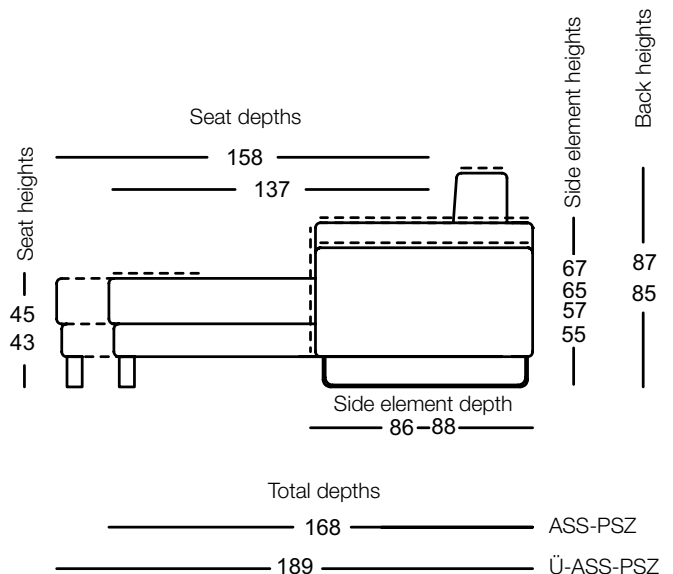

ASS-PSZ / Ü-ASS-PSZ