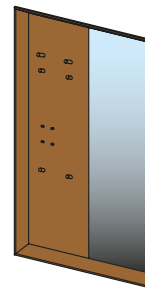

HKPSY

haiku combination panel with frame

types of wood: alder, beech, beech heartwood, oak, wild oak, cherry, walnut, wild walnut, oak white oil, wild oak white oil
frame not available in the wild wood types

version: hanging, upright

optional lighting
wall fixing required

HKPSH:

w	104	119	134	144
h	206.4			
d	12.3			

HKPHS:

w	104	119	134	144
h	206.4			
d	12.3			

HKPSY:

w	94	114	144
h	206.4		
d	12.3		

Wall panels are also available in mirrored format.

h height | w width | l length | d depth all measurements in cm | approx. measurements

No responsibility accepted for changes, errors, misprints and typographic errors.

TEAM7