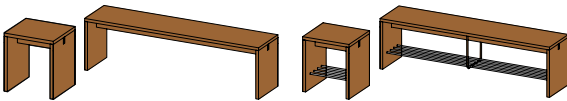

w	80	100
h	80	100

VG1934

VG1934 S

**cubus concealed coat rack**  
**cubus coat rack with mirror**

**types of wood:** alder, beech, beech heartwood, oak, cherry, walnut, oak white oil

w	35.8
h	192.4
d	4.4

SB