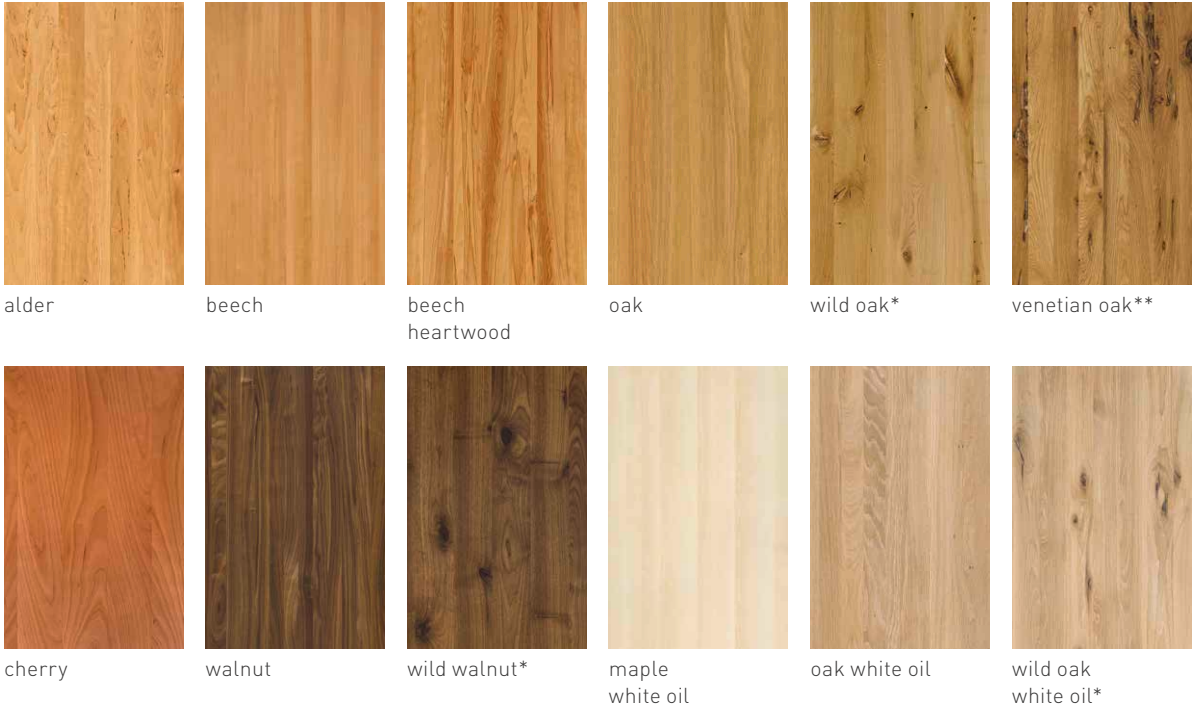

types of wood