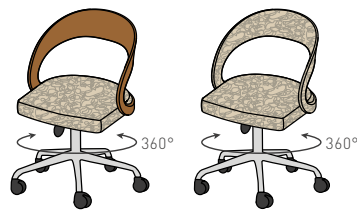

girado chair

GFS PH

GFS PO

girado cantilever chair with wood or leather backrest

cover: leather

leather colours: L1 see last page

types of wood: alder, beech, beech heartwood, oak, cherry, walnut, maple white oil, oak white oil

frame: steel chrome-plated gloss or matt

dimensions: with wood backrest 83 x 53 x 58 (h x w x d);

with leather backrest 84 x 53 x 58 (h x w x d)

weight of chair: approx. 11 kg

seat height: 48 cm

GFK PH R

GFK PO R

dimensions: 81-94 x 53 x 58 (h x w x d)

weight of chair: approx. 11 kg

seat height: 44-57 cm

GFK PH

GFK PO

girado center leg with wood or leather backrest

cover: leather

leather colours: L1 see last page

types of wood: alder, beech, beech heartwood, oak, cherry, walnut, maple white oil, oak white oil

frame: aluminum gloss or matt

dimensions: with wood backrest 83 x 52 x 58 (h x w x d);

with leather backrest 84 x 53 x 58 (h x w x d)