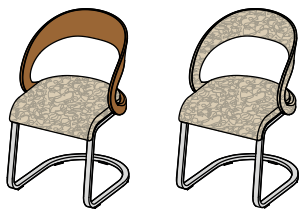

girado chair

GFS PH

GFS PO

girado cantilever chair with wood or leather backrest

cover: leather

leather colours: L1 see last page

types of wood: alder, beech, beech heartwood, oak, cherry, walnut, maple white oil, oak white oil

frame: steel chrome-plated gloss or matt

dimensions: with wood backrest 83 x 53 x 58 (h x w x d);

with leather backrest 84 x 53 x 58 (h x w x d)

weight of chair: approx. 11 kg

seat height: 48 cm

GFK PH R

GFK PO R

girado swivel chair with wood or leather backrest

cover: leather

leather colours: L1 see last page

types of wood: alder, beech, beech heartwood, oak, cherry, walnut, maple white oil, oak white oil

frame: aluminum gloss

dimensions: 81-94 x 53 x 58 (h x w x d)

weight of chair: approx. 11 kg

seat height: 44-57 cm

GFK PH

GFK PO

girado center leg with wood or leather backrest

cover: leather

leather colours: L1 see last page