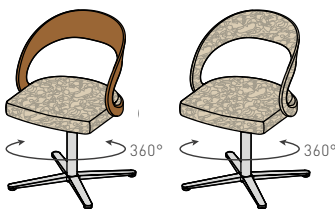

frame: steel chrome-plated gloss or matt

dimensions: with wood backrest 83 x 53 x 58 (h x w x d);

with leather backrest 84 x 53 x 58 (h x w x d)

weight of chair: approx. 11 kg

seat height: 48 cm

GFK PH R

GFK PO R

girado swivel chair with wood or leather backrest

cover: leather

leather colours: L1 see last page

types of wood: alder, beech, beech heartwood, oak, cherry, walnut, maple white oil, oak white oil

frame: aluminum gloss

dimensions: 81-94 x 53 x 58 (h x w x d)

weight of chair: approx. 11 kg

seat height: 44-57 cm

GFK PH

GFK PO

girado center leg with wood or leather backrest

cover: leather

leather colours: L1 see last page

types of wood: alder, beech, beech heartwood, oak, cherry, walnut, maple white oil, oak white oil

frame: aluminum gloss or matt

dimensions: with wood backrest 83 x 52 x 58 (h x w x d);

with leather backrest 84 x 53 x 58 (h x w x d)